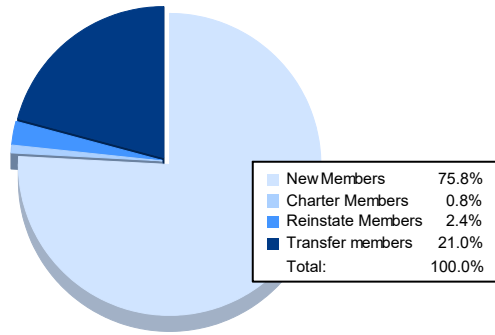

Year	New Clubs	Dropped Clubs	Gain/ Loss Clubs	New Members	Charter Members	Reinstate Members	Transfer Members	Total Member Added	Total Members Dropped	Gain/ Loss Members
2016-2017	0	0	0	197	0	3	29	229	280	-51
2017-2018	2	0	2	184	58	14	10	266	269	-3
2018-2019	1	2	-1	169	32	5	18	224	290	-66
2019-2020	0	6	-6	98	11	3	18	130	301	-171
2020-2021	0	2	-2	94	1	3	26	124	283	-159
<b>Average</b>	<b>1</b>	<b>2</b>	<b>-1</b>	<b>148</b>	<b>20</b>	<b>6</b>	<b>20</b>	<b>195</b>	<b>285</b>	<b>-90</b>

### Membership Composition June 2021 Cumulative