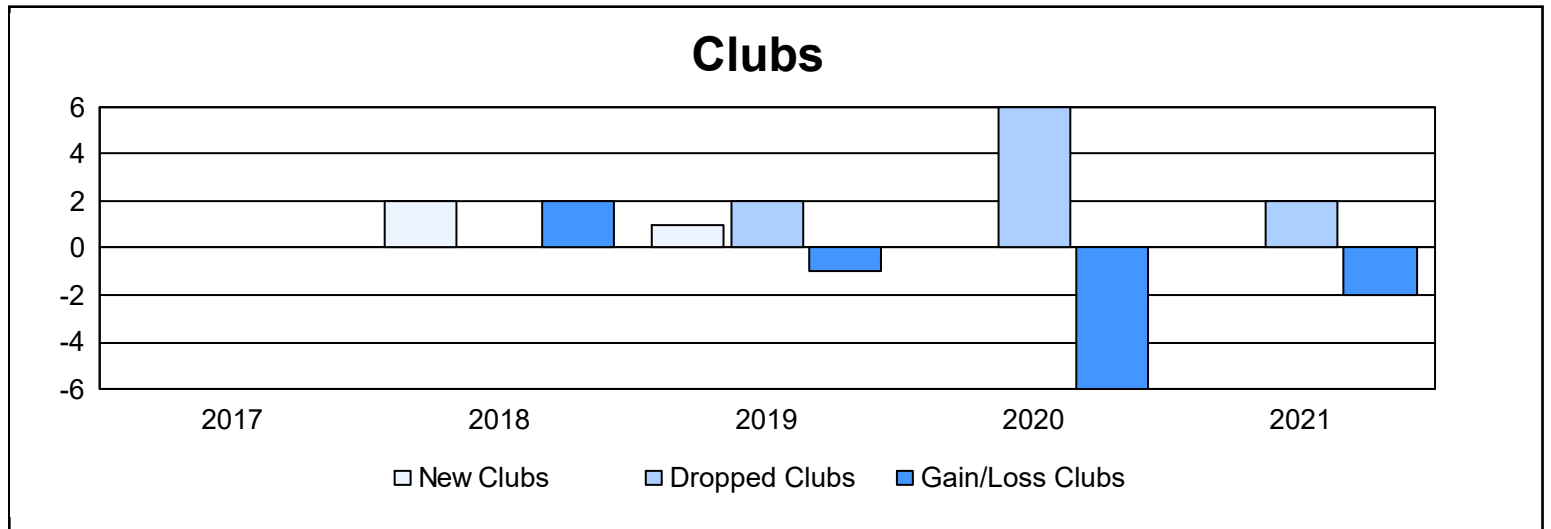

Year	New Clubs	Dropped Clubs	Gain/ Loss Clubs	New Members	Charter Members	Reinstate Members	Transfer Members	Total Member Added	Total Members Dropped	Gain/ Loss Members
2016-2017	0	0	0	197	0	3	29	229	280	-51
2017-2018	2	0	2	184	58	14	10	266	269	-3
2018-2019	1	2	-1	169	32	5	18	224	290	-66
2019-2020	0	6	-6	98	11	3	18	130	301	-171
2020-2021	0	2	-2	94	1	3	26	124	283	-159
<b>Average</b>	<b>1</b>	<b>2</b>	<b>-1</b>	<b>148</b>	<b>20</b>	<b>6</b>	<b>20</b>	<b>195</b>	<b>285</b>	<b>-90</b>

### Membership Composition June 2021 Cumulative