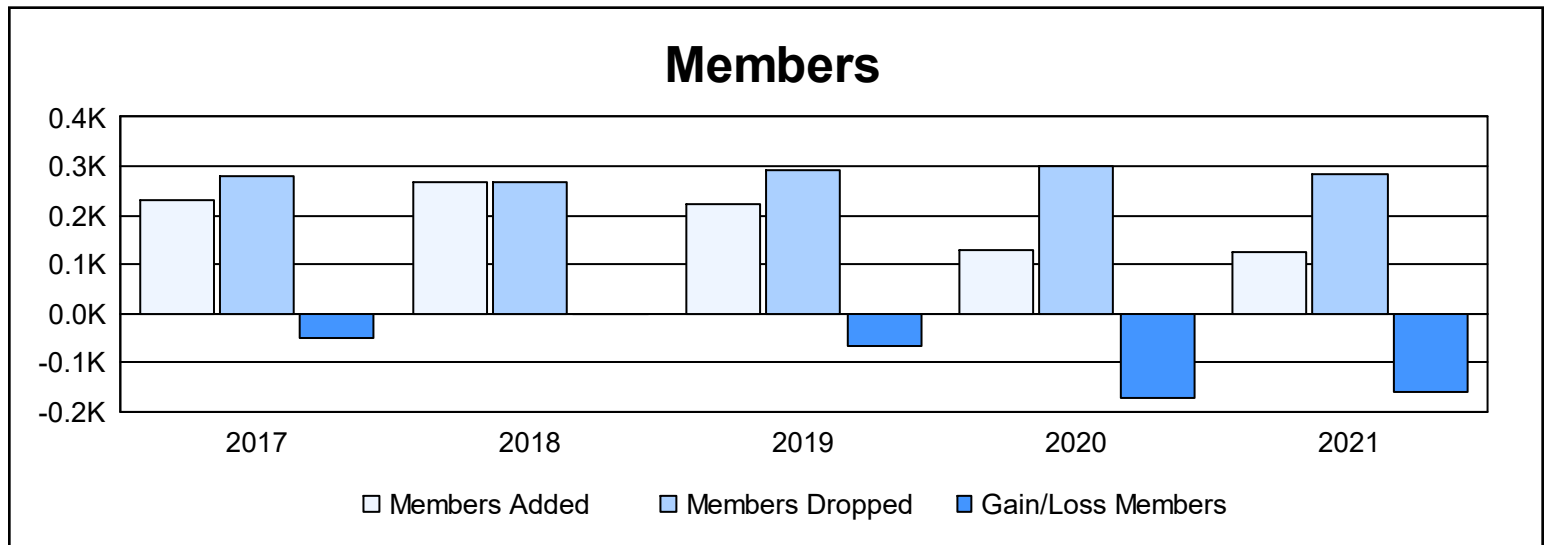

Year	New Clubs	Dropped Clubs	Gain/ Loss Clubs	New Members	Charter Members	Reinstate Members	Transfer Members	Total Member Added	Total Members Dropped	Gain/ Loss Members
2016-2017	0	0	0	197	0	3	29	229	280	-51
2017-2018	2	0	2	184	58	14	10	266	269	-3
2018-2019	1	2	-1	169	32	5	18	224	290	-66
2019-2020	0	6	-6	98	11	3	18	130	301	-171
2020-2021	0	2	-2	94	1	3	26	124	283	-159
<b>Average</b>	<b>1</b>	<b>2</b>	<b>-1</b>	<b>148</b>	<b>20</b>	<b>6</b>	<b>20</b>	<b>195</b>	<b>285</b>	<b>-90</b>

### Membership Composition June 2021 Cumulative